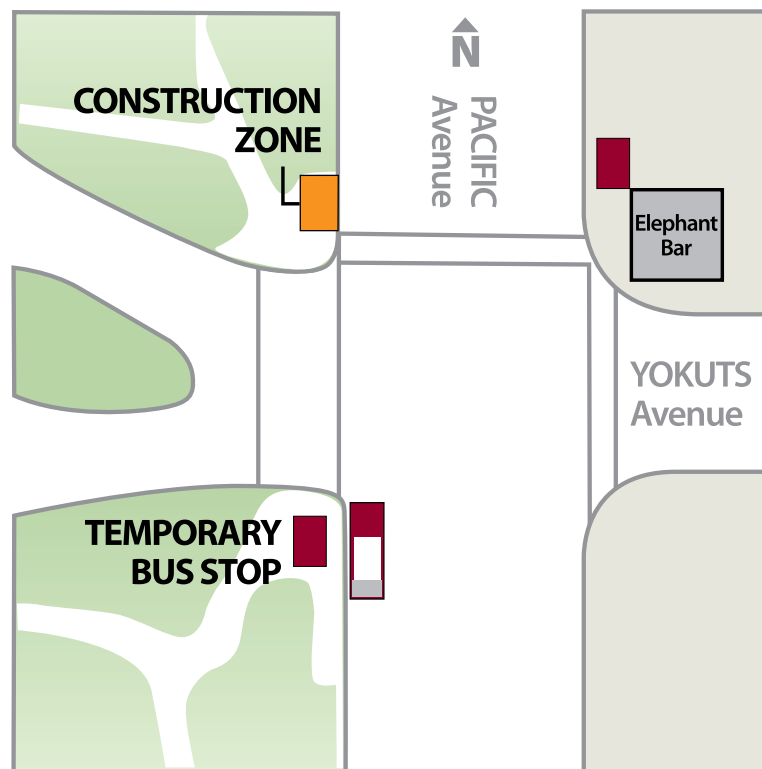

May 6, 2010

ROUTES 23 AND 40 – METRO EXPRESS BUS STOP RELOCATION

EFFECTIVE FRIDAY, MAY 14, 2010 (continuing for approximately six weeks)

On Friday, May 14, 2010, at 3pm, routes 23 and 40 will not stop at the bus shelter on southbound Pacific Avenue at Yokuts Avenue (at Delta College). Instead, buses will stop across Yokuts at the temporary bus stop. RTD must temporarily relocate this stop to replace the old shelter with a new Metro Express shelter.